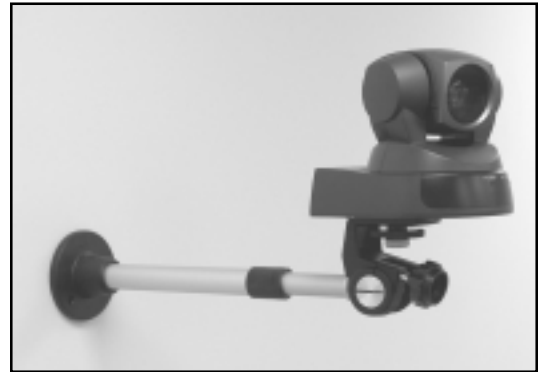

CAMERA MOUNTS

PROFESSIONAL PAN/TILT/ZOOM CAMERA MOUNTS

THIN PROFILE SONY® WALL-MOUNT

• Maximum Load	2.0lbs/920g
• Mounting Head	Fixed
• Mounting Bolt	Standard, 1/4-20
• Finish	Black
• Weight	3oz/86g

EXPANDABLE WALL-MOUNT

• Maximum Load	8.8lbs/4kg
• Mounting Head	Adjustable, 360° Pan, 90° Tilt
• Mounting Bolt	Standard, 1/4-20
• Finish	Aluminum and Black
• Weight	0.44lbs/230g

UNIVERSAL WALL/CEILING-MOUNT

• Maximum Load	22lbs/10kg
• Mounting Head	Adjustable, 360° Pan, 90° Tilt
• Mounting Bolt	Standard, 1/4-20
• Finish	Aluminum and Black
• Weight	1.0lbs/460g