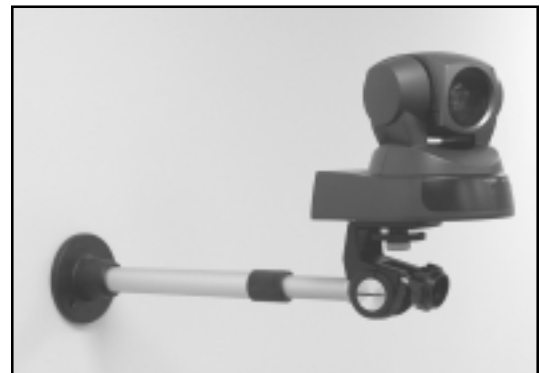

CAMERA MOUNTS

PROFESSIONAL PAN/TILT/ZOOM CAMERA MOUNTS

THIN PROFILE SONY® WALL-MOUNT

• Maximum Load	2.0lbs/920g
• Mounting Head	Fixed
• Mounting Bolt	Standard, 1/4-20
• Finish	Black
• Weight	3oz/86g

EXPANDABLE WALL-MOUNT

• Maximum Load	8.8lbs/4kg
• Mounting Head	Adjustable, 360° Pan, 90° Tilt
• Mounting Bolt	Standard, 1/4-20
• Finish	Aluminum and Black
• Weight	0.44lbs/230g

UNIVERSAL WALL/CEILING-MOUNT

• Maximum Load	22lbs/10kg
• Mounting Head	Adjustable, 360° Pan, 90° Tilt
• Mounting Bolt	Standard, 1/4-20
• Finish	Aluminum and Black
• Weight	1.0lbs/460g